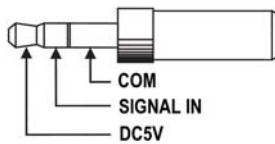

旋轉式 高亮度 LED 閃光同步測頻儀

DS-1002A

傳統旋轉式 - 操作容易

範圍寬、精密度高

信號輸出、外部觸發

範圍：30 – 9,999 RPM/FPM

解析度：1 RPM/FPM

轉速調整：電子旋轉式

觸發時間：60 μ S. – 10 mS.

自動調整

定時功能：3 分鐘 / 連續

特殊功能： $\times 2$, $\div 2$

信號輸出：5V

外部觸發：5V (最大 200Hz)

燈泡：14 顆高亮度 LED 燈

顯示器：4 位數紅色 LED 顯示

電源：AC100-240V / DC5V 3A

交換式電源轉換器

消耗功率：大約 10 瓦

使用溫度範圍：攝氏 0 - 40 度

華氏 32 - 104 度

使用濕度：85% 以下

尺寸：115 x 115 x 200 mm

(不含把手)

重量：大約 0.8 公斤 / 1.8 磅