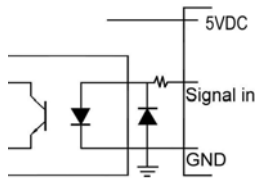

旋轉式 高亮度 LED 閃光同步測頻儀

DS-1002A

傳統旋轉式 - 操作容易

範圍寬、精密度高

信號輸出、外部觸發

範圍：30 – 9,999 RPM/FPM

解析度：1 RPM/FPM

轉速調整：電子旋轉式

觸發時間：60 μ S. – 10 mS.

自動調整

定時功能：3 分鐘 / 連續

特殊功能： $\times 2$, $\div 2$

信號輸出：5V

外部觸發：5V (最大 200Hz)

燈泡：14 顆高亮度 LED 燈

顯示器：4 位數紅色 LED 顯示

電源：AC100-240V / DC5V 3A

交換式電源轉換器

消耗功率：大約 10 瓦

使用溫度範圍：攝氏 0 - 40 度

華氏 32 - 104 度

使用濕度：85% 以下

尺寸：115 x 115 x 200 mm

(不含把手)

重量：大約 0.8 公斤 / 1.8 磅