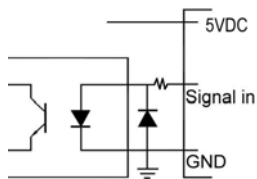

HIGH LUMINANCE, ROTARY TYPE, LED STROBOSCOPE

DS-1002A

**Easy Rotary Operating,
Wide Range, High Accuracy,
External Trigger, Signal Out**

Range: 30 to 9,999 RPM/FPM

Resolution: 1 RPM/FPM

Adjustment: Digital rotary

Display: 4 Digits 10mm display

Power: AC100-240V Adaptor /
DC5V 3A

Power Consumption:

Approx. 10 Watts

Operating Temp.: 0~40°C

(32~104°F)

Operating Humidity: Below 85%

Dimension: 115x115x200 mm