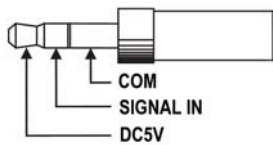

HIGH LUMINANCE, ROTARY TYPE, LED STROBOSCOPE

DS-1002A

**Easy Rotary Operating,
Wide Range, High Accuracy,
External Trigger, Signal Out**

Range: 30 to 9,999 RPM/FPM

Resolution: 1 RPM/FPM

Adjustment: Digital rotary

Display: 4 Digits 10mm display

Power: AC100-240V Adaptor /
DC5V 3A

Power Consumption:

Approx. 10 Watts

Operating Temp.: 0~40°C

(32~104°F)

Operating Humidity: Below 85%

Dimension: 115x115x200 mm